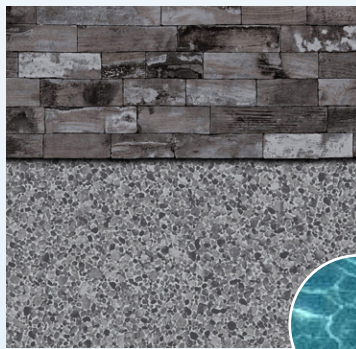

AquaFab above ground liners are made in Terrebonne, Québec by a team dedicated to customer satisfaction. AquaFab uses premium quality vinyl to ensure our product meets your expectations.

## ACCROCHÉ - BEADED

Bayview

Kali

Cambridge

Maïa

Oxford

Nyx